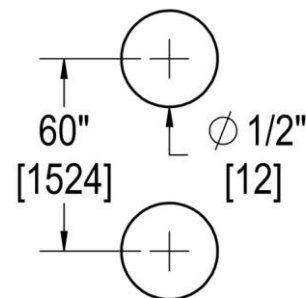

COUNTERPOINT WITH ROSETTES

60" C/C BACK-TO-BACK PULL WITH 1-1/4" DIAMETER

Product Code: L.46.314-60

portals

MATERIALS

Solid & tubular brass components, stainless steel fasteners, and clear polycarbonate washers

TEMPLATE & INSTALLATION NOTES

Item requires glass fabrication according to template above and should only be used with tempered safety glass.

Glass Thickness	1/4" [6 mm] to 1/2" [12 mm]
Hole Diameter	1/2" [12 mm]