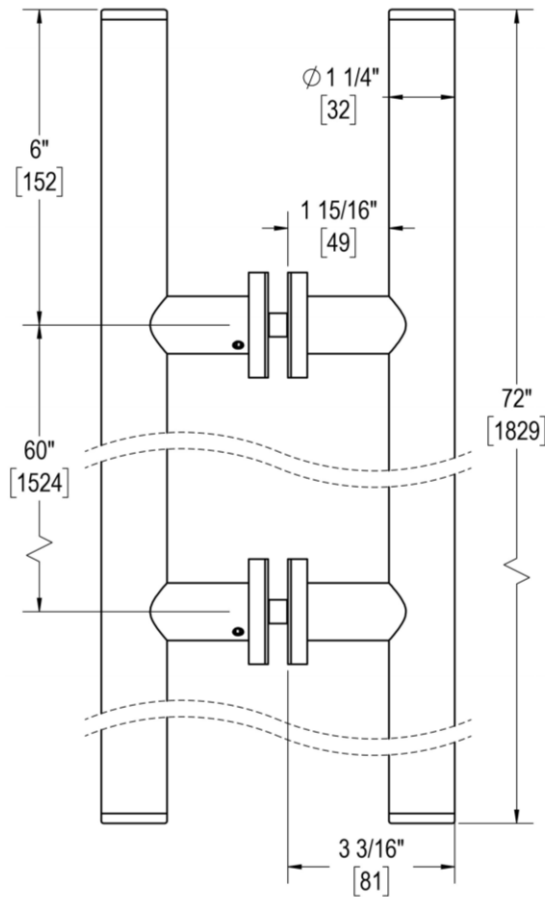

COUNTERPOINT WITH ROSETTES

60" C/C BACK-TO-BACK PULL WITH 1-1/4" DIAMETER

Product Code: L.46.314-60

portals

MATERIALS

Solid & tubular brass components, stainless steel fasteners, and clear polycarbonate washers

FUNCTION DETAILS & PRODUCT NOTES

- Product design coordinates with other shower & bathroom hardware in the Counterpoint suite.
- Decorative rosettes provide additional design detail and cover any glass defects around the holes.

TEMPLATE & INSTALLATION NOTES

Item requires glass fabrication according to template above and should only be used with tempered safety glass.

Glass Thickness	1/4" [6 mm] to 1/2" [12 mm]
Hole Diameter	1/2" [12 mm]